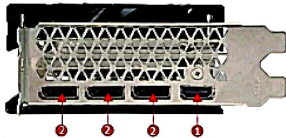

RTX3080-10GB GDDR6X

iPacTech

Specifications

GPU	RTX3080
Memory Size	10GB
Memory Type	GDDR6X
CORES	8704 Units
Core/Boost Clock	1440/1710 MHz
Memory Clock	19 Gbps
Memory Bus	320-Bit
Interface	PCI Express 4.0
Output	3*DP/HDMI
Power Consumption	320W
Recommended PSU	750W
Dimension	330x130x50mm
Maximim Resolution	7680x4320

I/O Connections

1 HDMI

2 Display Port

Dimensions

8 pin Power connectors*2